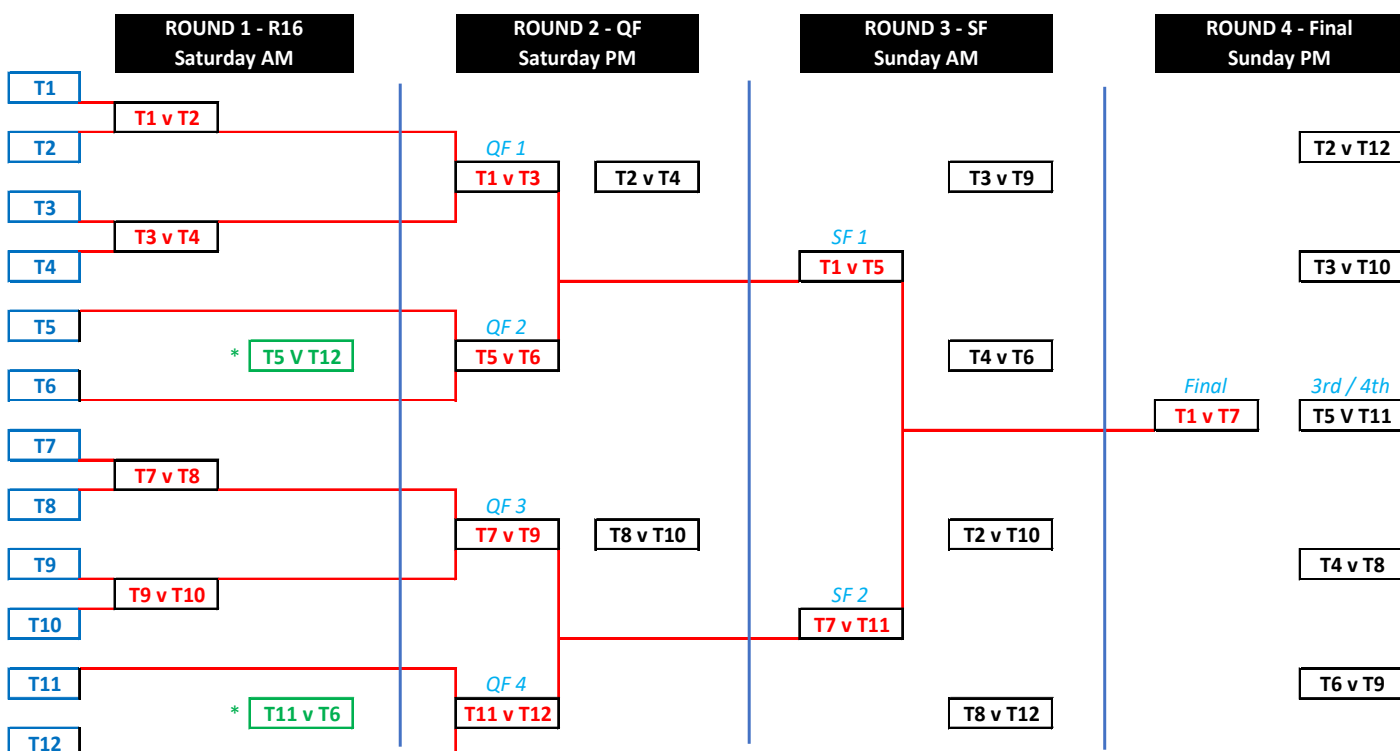

PRIZE MONEY ($1280)

Paid to 6th place.

SAMPLE DRAW (12 teams)

- Championship draw
- Tournament matches (eliminated from championship draw)
- Round 1 Championship bye team matches